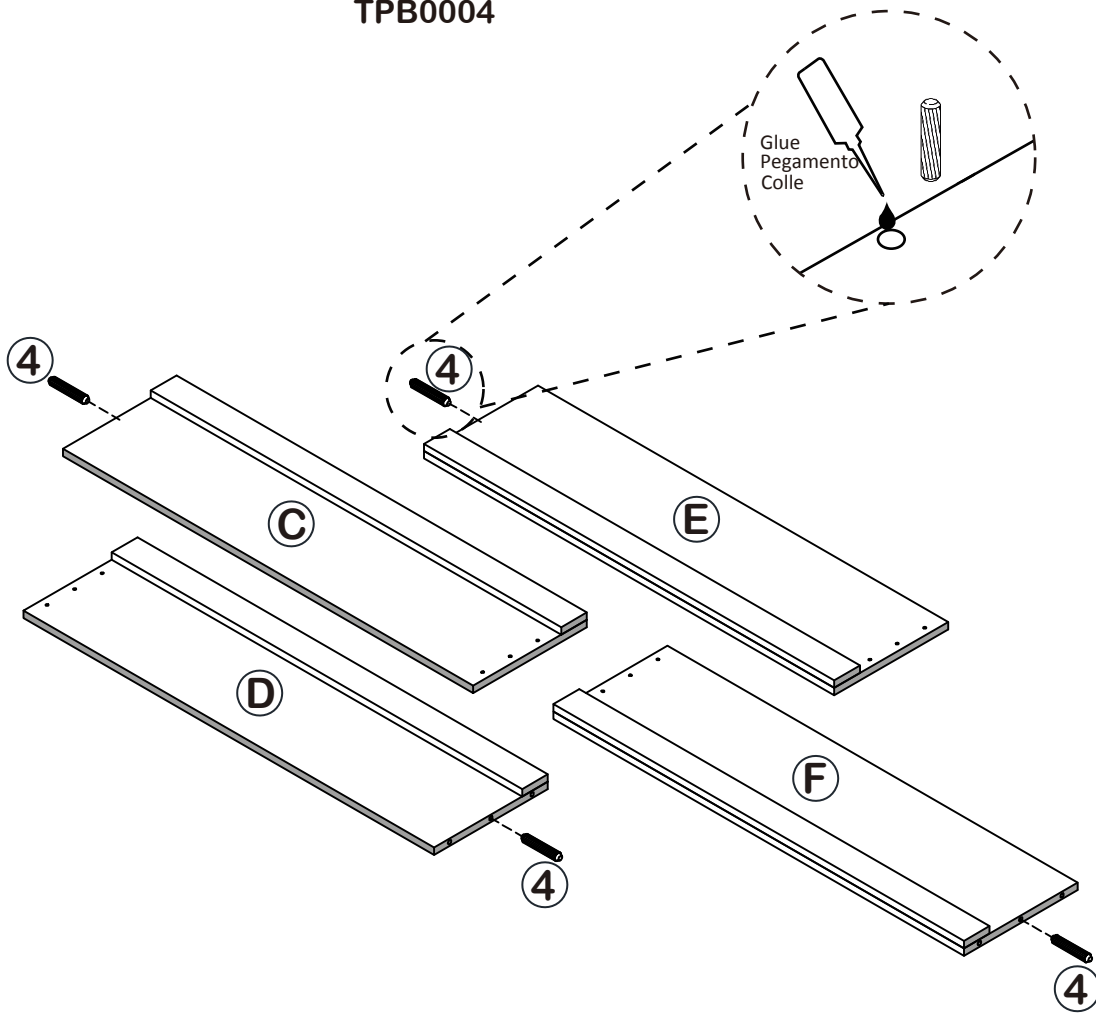

Cam Lock Fastening System

This Cam Lock Fastening System will be used throughout the assembly process.

Step 1

Ø8x30

④ x4
TPB0004

Glue
Pegamento
Colle

* Raw edges are shaded
ameriwoodhome.com

Step 2