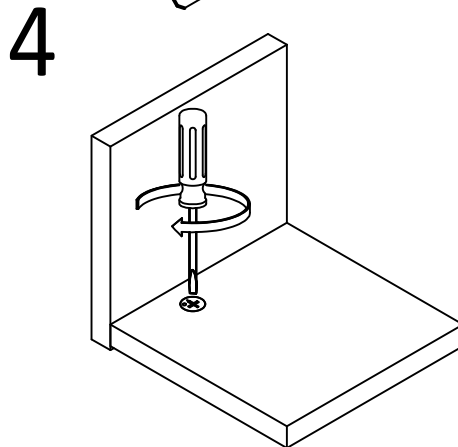

Glue
TPB0016

⑳ x3

Adjustable Leg
TPB0031

Before You Start

- ✓ Read through each step carefully and follow the proper order
- ✓ Separate and count all your parts and hardware
- ✓ Give yourself enough room for the assembly process
- ✓ Have the following tools: Flat Head Screwdriver, Phillips Head Screwdriver and Hammer
- ✓ Caution: If using a power drill or power screwdriver for screwing, please be aware to slow down and stop when screw is tight. Failure to do so may result in stripping the screw.

Cam Lock Fastening System

This Cam Lock Fastening System will be used throughout the assembly process.

Step 1

Ø8x30

④ x4
TPB0004

Glue
Pegamento
Colle

* Raw edges are shaded
ameriwoodhome.com

Step 2