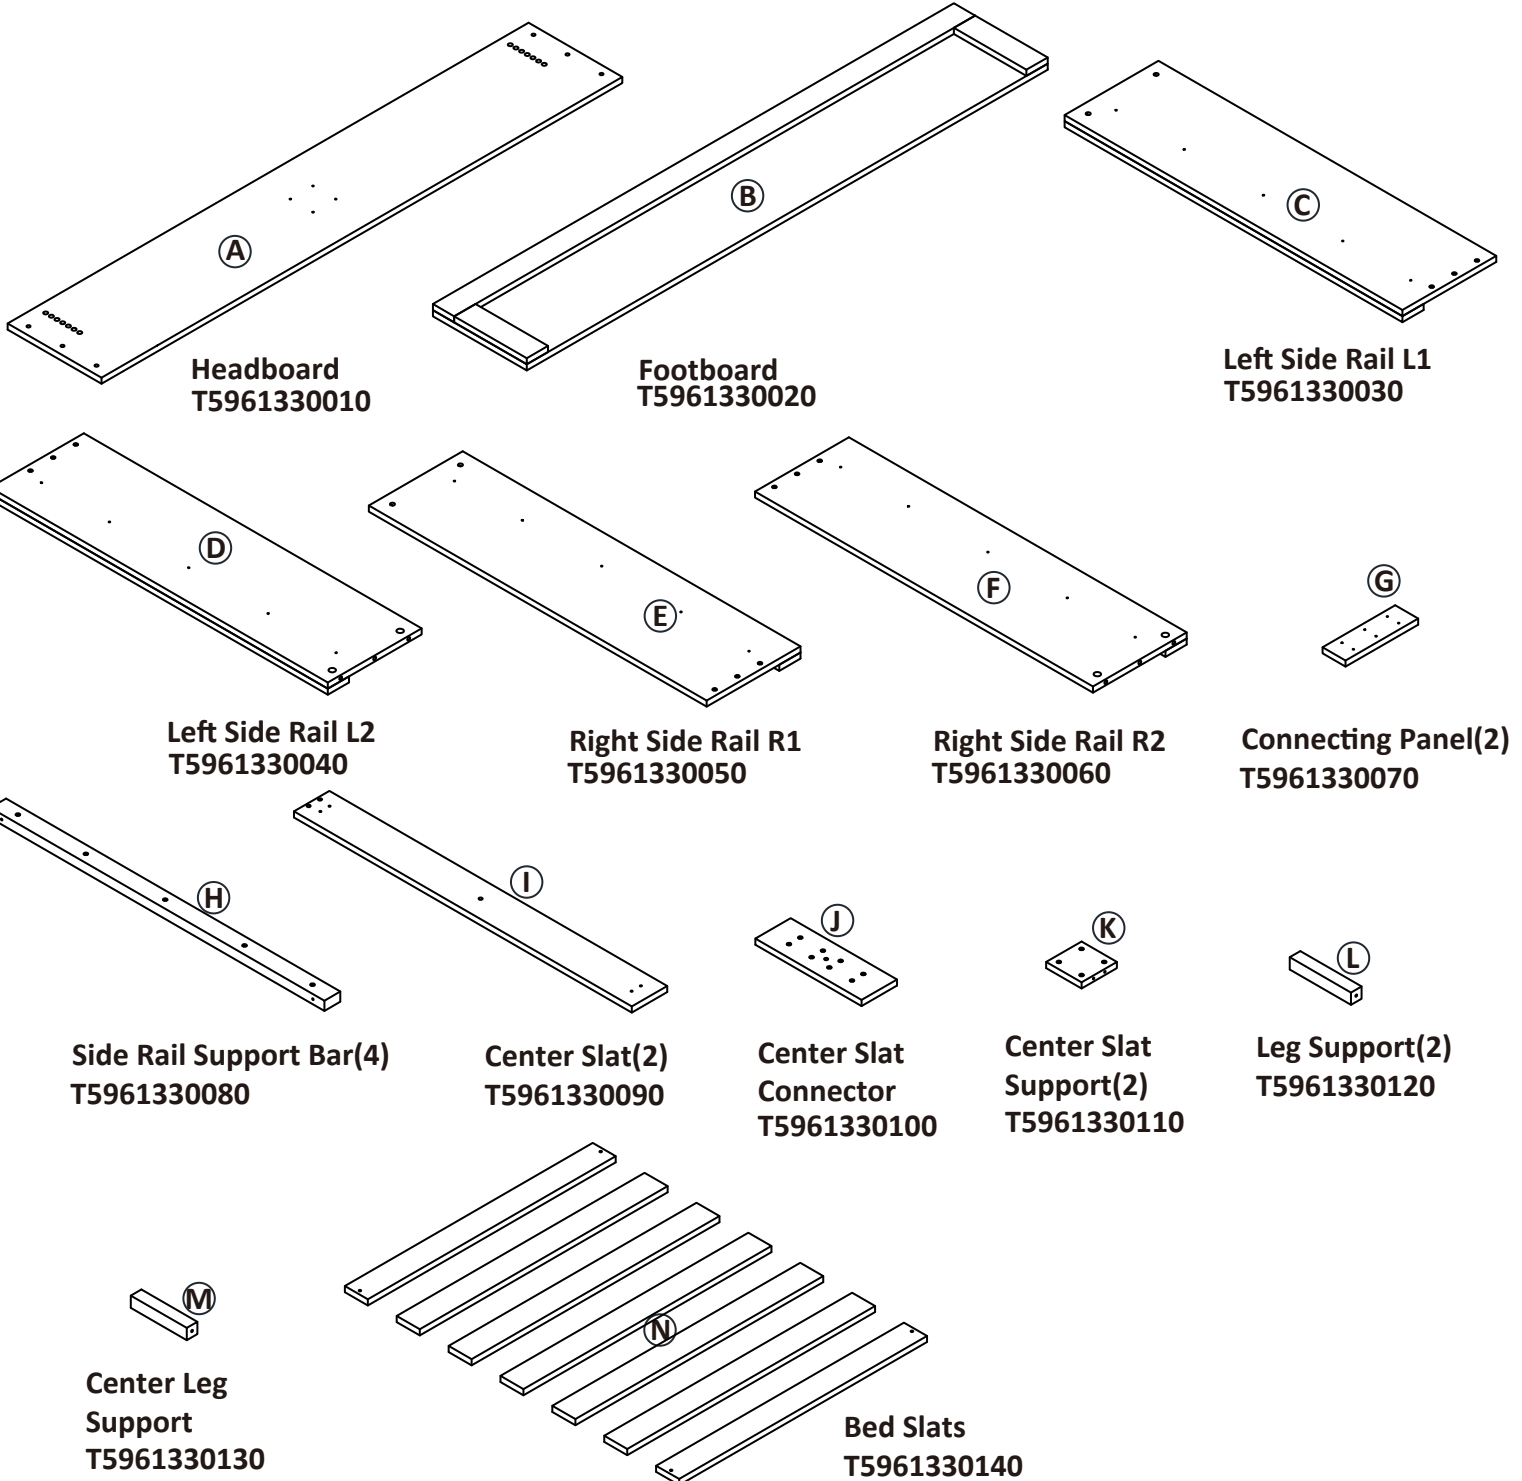

5961330COM
Queen Platform Bed

Ameriwood
HOME

B345961330COM00

Keep this Assembly Manual for future reference

ameriwoodhome.com

WARNING

Unit can tip over causing severe injury or death.

- Anchor unit to stud in wall
- Do Not allow children to climb on unit
- Put heavy items on lower shelves or drawers
- Two people required for assembly

Helpful Hints

- Open your item in the area you plan to keep it for less heavy lifting
- Identify, sort and count the parts before attempting assembly
- Compression dowels are tapped in with a hammer
- Slides are labeled with a **R** (right) and **L** (left) for proper placement
- Make sure to always face the point on the top of the Cam Lock towards the outer edge
- Use all the nails provided for the back panel and spread them out equally
- Back panel must be used to make sure your unit is sturdy
- Do NOT use harsh chemicals or abrasive cleaners on this item
- Never push, pull, or drag your furniture

Board Identification

Not actual size

Headboard
T5961330010

Footboard
T5961330020

Left Side Rail L1
T5961330030

Left Side Rail L2
T5961330040

Right Side Rail R1
T5961330050

Right Side Rail R2
T5961330060

Bed Slats
T5961330140

Part List

Actual Size

① x4

Cam Bolt
TPB0001

② x4

Cam Lock (15/13)
TPB0002

Ø8x30mm