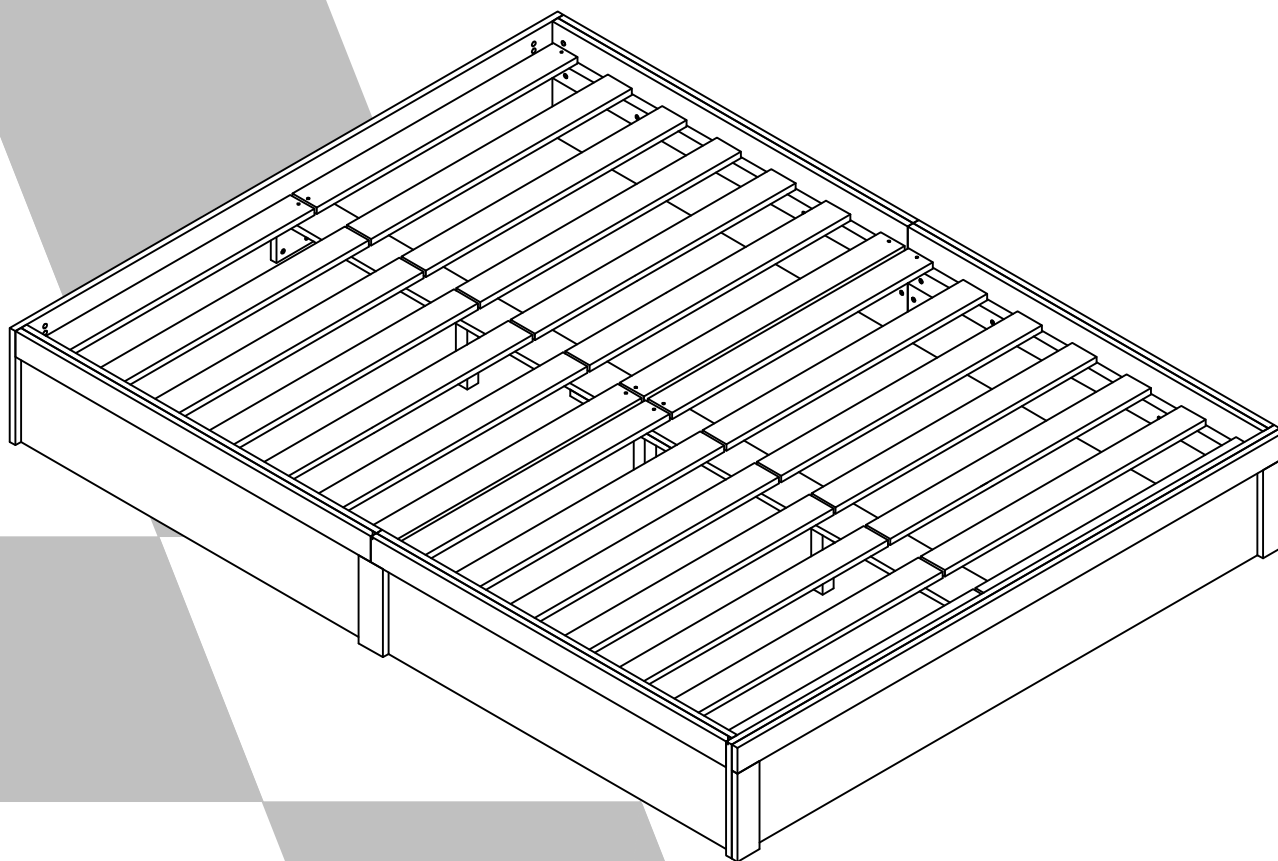

5961330COM
Queen Platform Bed

Ameriwood
HOME

B345961330COM00

Keep this Assembly Manual for future reference

ameriwoodhome.com

WARNING

Unit can tip over causing severe injury or death.

- Anchor unit to stud in wall
- Do Not allow children to climb on unit
- Put heavy items on lower shelves or drawers
- Two people required for assembly