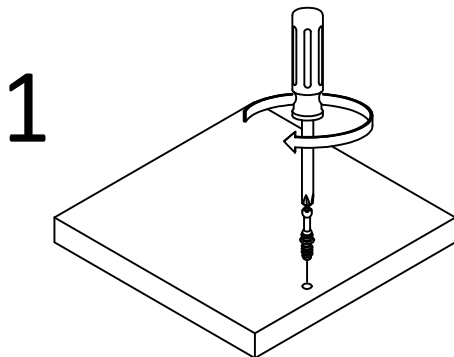

Glue
TPB0016

⑳ x3

Adjustable Leg
TPB0031

Before You Start

- ✓ Read through each step carefully and follow the proper order
- ✓ Separate and count all your parts and hardware
- ✓ Give yourself enough room for the assembly process
- ✓ Have the following tools: Flat Head Screwdriver, Phillips Head Screwdriver and Hammer
- ✓ Caution: If using a power drill or power screwdriver for screwing, please be aware to slow down and stop when screw is tight. Failure to do so may result in stripping the screw.

Cam Lock Fastening System

This Cam Lock Fastening System will be used throughout the assembly process.

Step 1

Ø8x30

④ x4
TPB0004

Glue
Pegamento
Colle

* Raw edges are shaded
ameriwoodhome.com

Step 2