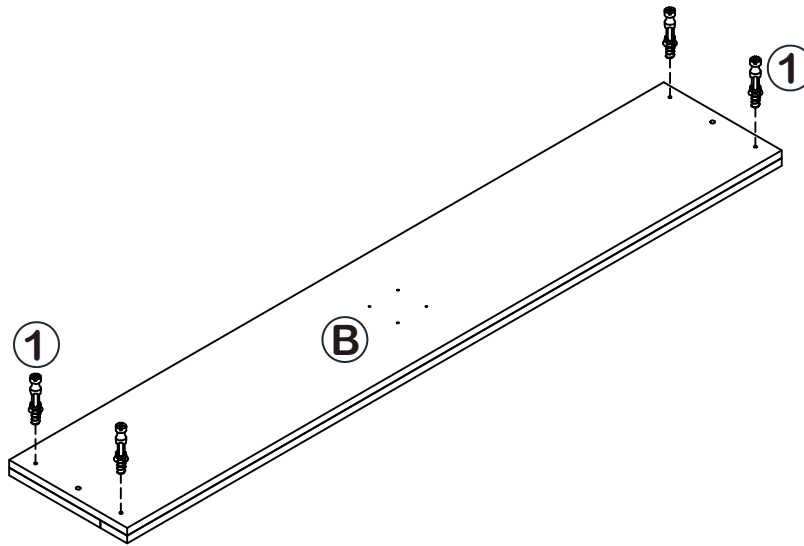

① x4
TPB0001

Do not over tighten
No lo presione tanto
ne pas serrer excessivement